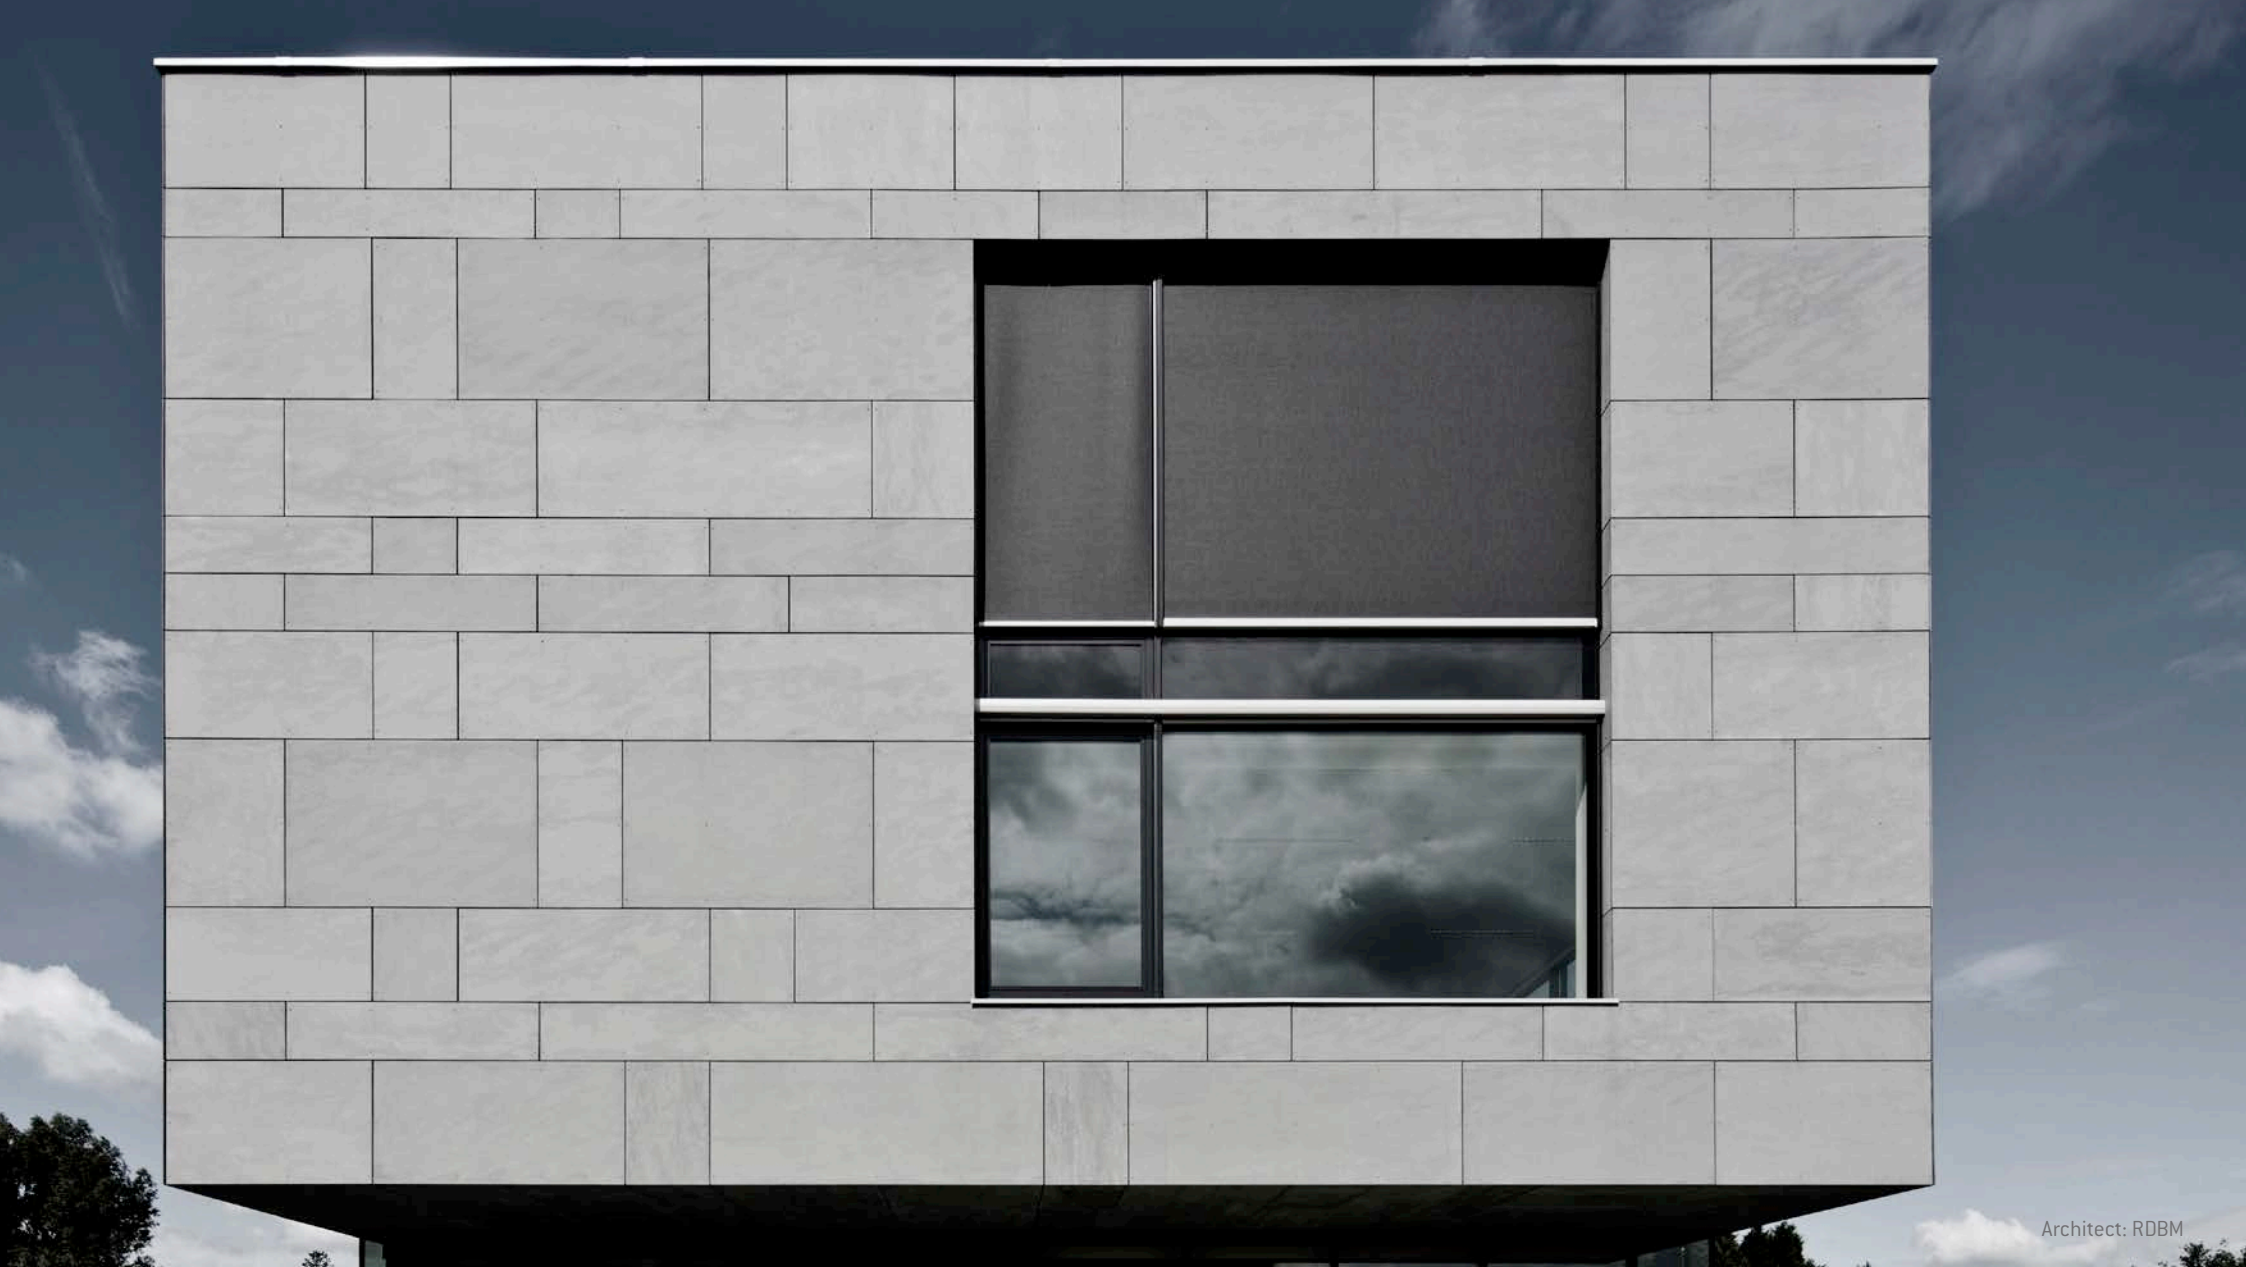

Austria - Erl Tirol - Festival hall

Reference Portfolio

 **EQUITONE**
Fibre cement facade materials

Architect: RDBM

www.equitone.com

 **EQUITONE**
Fibre cement facade materials